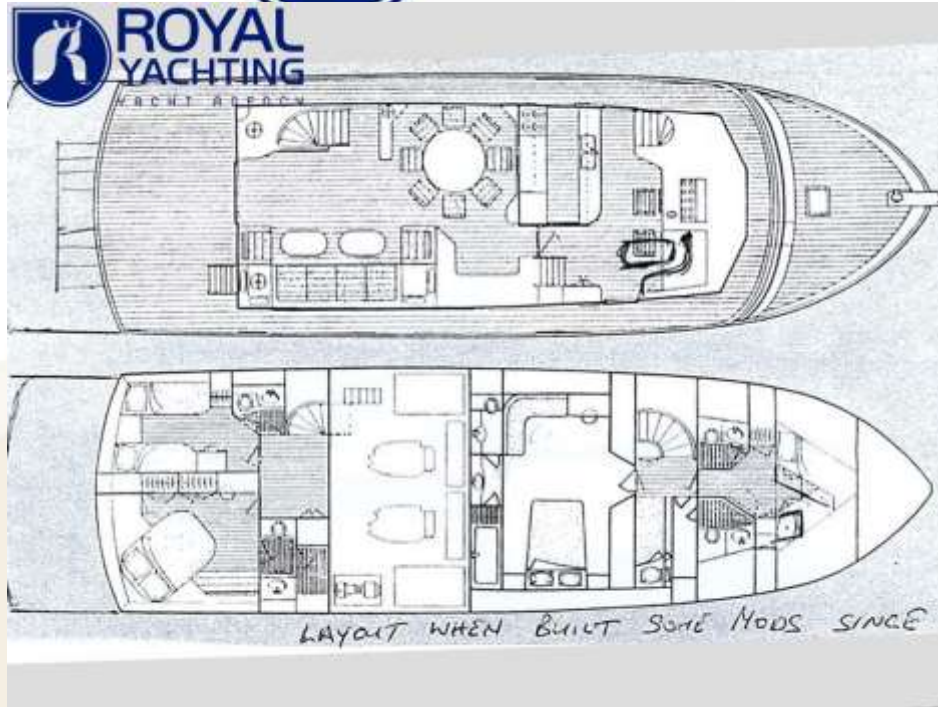

Kha Shing 62 1989

**ROYAL
YACHTING**
YACHT AGENCY

DISCLAIMER : In this transaction we are acting as Brokers only. Whilst every care has been taken in their preparation, the correctness of these particulars is not guaranteed. The particulars are intended as a guide only and they do not constitute a term of any contract. A prospective buyer is strongly advised to check the particulars and where appropriate to have the vessel fully surveyed and inspected.

Keep your mind free.

www.royalyachting.ae

Royal Yachting Middle East, P.O. Box 283741, Retail 10, Ground Floor, Dorrabay, Jumeirah Beach Road, Dubai Marina, Dubai UAE

Tel : 00971 4 3996399

Fax : 00971 4 3996398

Mobile : 00971 50 4674113 (Mr. Sajaad Hussain)

emirates@royalyachting.ae

www.royalyachting.ae