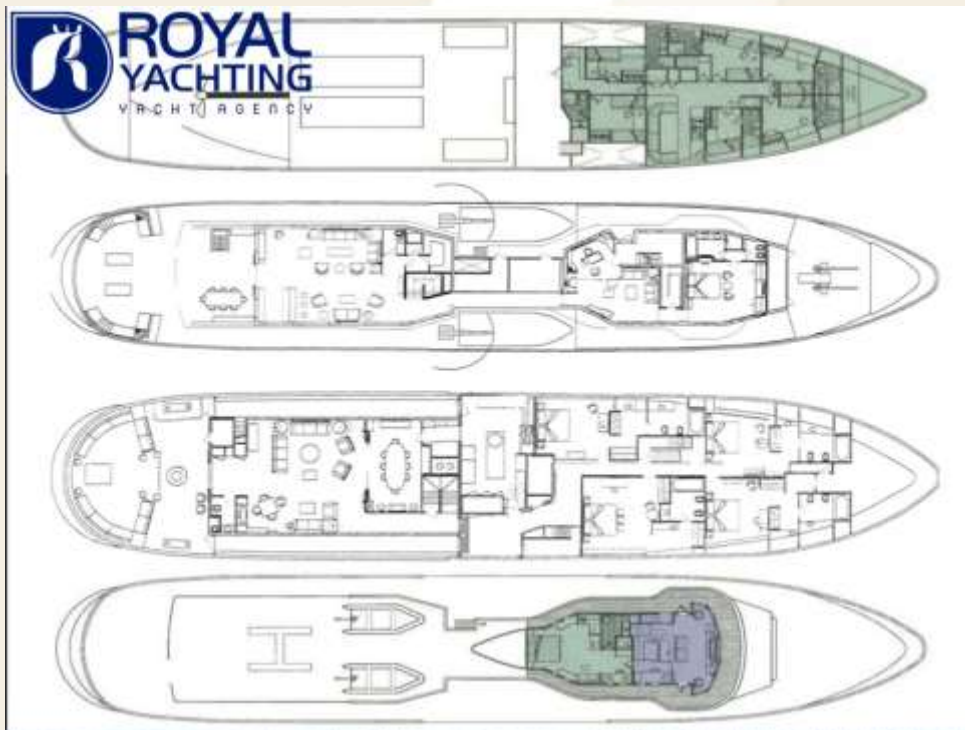

DISCLAIMER : In this transaction we are acting as Brokers only. Whilst every care has been taken in their preparation, the correctness of these particulars is not guaranteed. The particulars are intended as a guide only and they do not constitute a term of any contract. A prospective buyer is strongly advised to check the particulars and where appropriate to have the vessel fully surveyed and inspected.

www.royalyachting.ae

Royal Yachting Middle East, P.O. Box 283741, Retail 10, Ground Floor, Dorrabay, Jumeirah Beach Road, Dubai Marina, Dubai UAE

Tel : 00971 4 3996399

Fax : 00971 4 3996398

Mobile : 00971 50 4674113 (Mr. Sajaad Hussain)

emirates@royalyachting.ae

www.royalyachting.ae