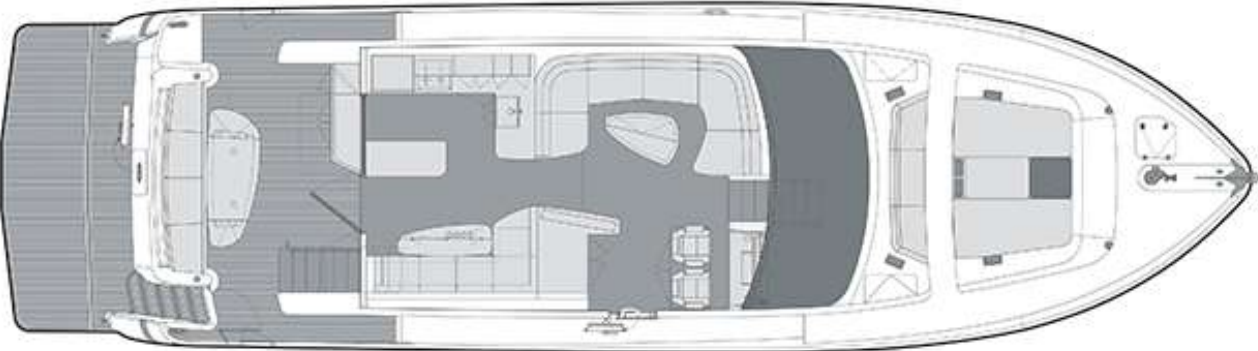

FOR MORE INFORMATION CONTACT ROYAL YACHTING

 +971 (0) 4 399 6399

 +971 (0) 50 467 4113 / Sales Manager

 www.royalyachting.ae

CLB65

ROYAL
YACHTING
MIDDLE EAST EST 2008

SPECIFICATION

HULL LENGTH	64'6" / 19.70 m
LENGTH WATERLINE	56'2" / 17.10 m
BEAM	19' 10" / 6.05 m
DRAFT (at full load)	4' 9" / 1.50 m
DISPLACEMENT (at full load)	90,000 lbs / 40,900 kg
ENGINES	Twin VOLVO D13 IPS1050, 800 HP @ 2300 RPM
GENERATOR	KOHLER 32kW (50hz) / ONAN 29kW (60hz)
FUEL CAPACITY	850 USG / 3,200 l
WATER CAPACITY	250 USG / 950 l
GRAY WATER CAPACITY	150 USG / 560 l
BLACK WATER CAPACITY	130 USG / 500 l
CABINS	3 + 1 Crew
BERTHS	6 + 1 Crew
HEAD COMPARTMENTS	3 + 1 Crew
CONSTRUCTION MATERIAL	Composite
CLASSIFICATION	RINA Hull Construction Certificate
NAVAL ARCHITECT	Howard Apollonio
INTERIOR DESIGN	Interiors by Carmen
LIMITED WARRANTIES	
HULL STRUCTURE - 10 YEARS	
COMPONENTS AND EQUIPMENT - 2 YEARS	