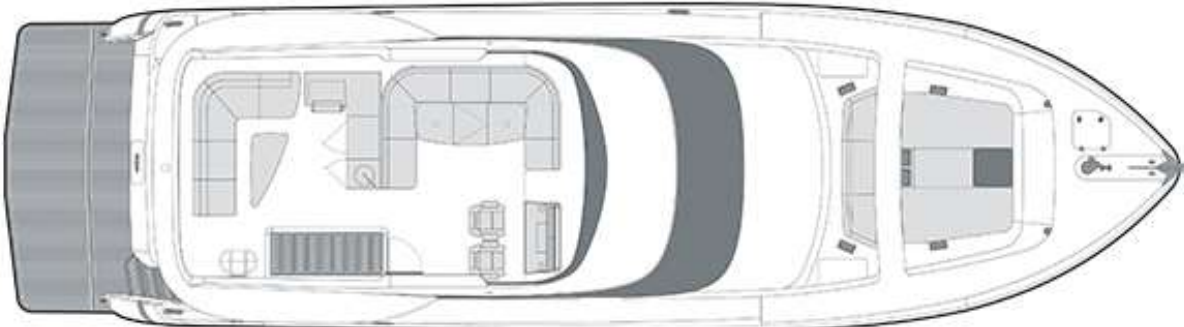

FOR MORE INFORMATION CONTACT ROYAL YACHTING

 +971 (0) 4 399 6399

 +971 (0) 50 467 4113 / Sales Manager

 www.royalyachting.ae

CLB65

ROYAL
YACHTING
MIDDLE EAST EST 2008

SPECIFICATION

HULL LENGTH	64'6" / 19.70 m
LENGTH WATERLINE	56'2" / 17.10 m
BEAM	19' 10" / 6.05 m
DRAFT (at full load)	4' 9" / 1.50 m
DISPLACEMENT (at full load)	90,000 lbs / 40,900 kg
ENGINES	Twin VOLVO D13 IPS1050, 800 HP @ 2300 RPM
GENERATOR	KOHLER 32kW (50hz) / ONAN 29kW (60hz)
FUEL CAPACITY	850 USG / 3,200 l
WATER CAPACITY	250 USG / 950 l
GRAY WATER CAPACITY	150 USG / 560 l
BLACK WATER CAPACITY	130 USG / 500 l
CABINS	3 + 1 Crew
BERTHS	6 + 1 Crew
HEAD COMPARTMENTS	3 + 1 Crew
CONSTRUCTION MATERIAL	Composite
CLASSIFICATION	RINA Hull Construction Certificate
NAVAL ARCHITECT	Howard Apollonio
INTERIOR DESIGN	Interiors by Carmen
LIMITED WARRANTIES	
HULL STRUCTURE - 10 YEARS	
COMPONENTS AND EQUIPMENT - 2 YEARS	