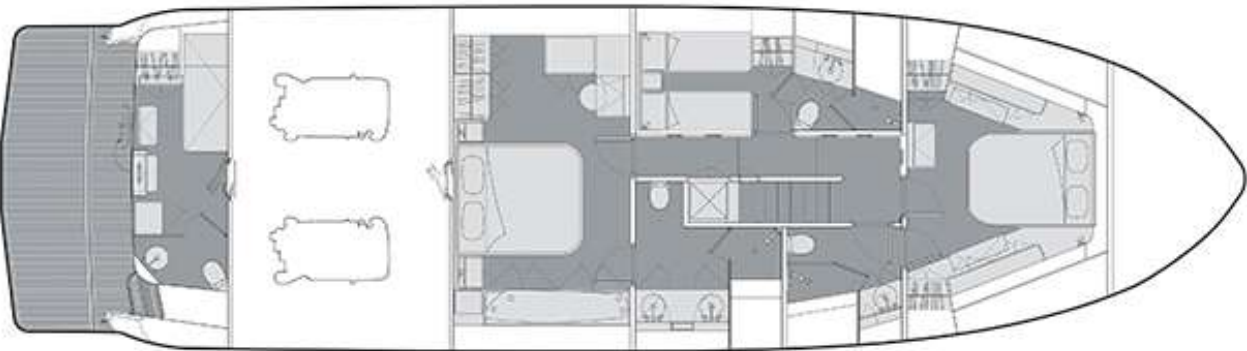

FOR MORE INFORMATION CONTACT ROYAL YACHTING

 +971 (0) 4 399 6399

 +971 (0) 50 467 4113 / Sales Manager

 www.royalyachting.ae

CLB65

ROYAL
YACHTING
MIDDLE EAST EST 2008

SPECIFICATION

HULL LENGTH	64'6" / 19.70 m
LENGTH WATERLINE	56'2" / 17.10 m
BEAM	19' 10" / 6.05 m
DRAFT (at full load)	4' 9" / 1.50 m
DISPLACEMENT (at full load)	90,000 lbs / 40,900 kg
ENGINES	Twin VOLVO D13 IPS1050, 800 HP @ 2300 RPM
GENERATOR	KOHLER 32kW (50hz) / ONAN 29kW (60hz)
FUEL CAPACITY	850 USG / 3,200 l
WATER CAPACITY	250 USG / 950 l
GRAY WATER CAPACITY	150 USG / 560 l
BLACK WATER CAPACITY	130 USG / 500 l
CABINS	3 + 1 Crew
BERTHS	6 + 1 Crew
HEAD COMPARTMENTS	3 + 1 Crew
CONSTRUCTION MATERIAL	Composite
CLASSIFICATION	RINA Hull Construction Certificate
NAVAL ARCHITECT	Howard Apollonio
INTERIOR DESIGN	Interiors by Carmen
LIMITED WARRANTIES	
HULL STRUCTURE - 10 YEARS	
COMPONENTS AND EQUIPMENT - 2 YEARS	