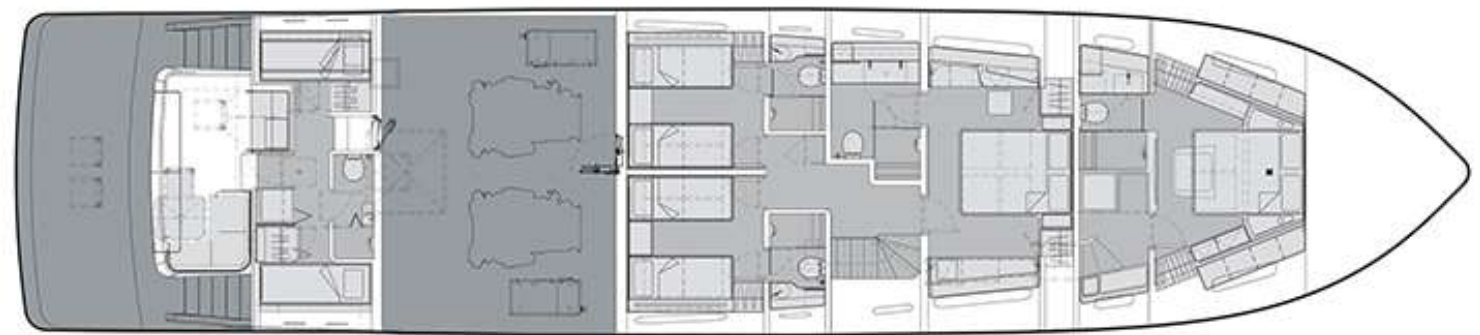

FOR MORE INFORMATION CONTACT ROYAL YACHTING

+971 (0) 4 399 6399

+971 (0) 50 467 4113 / Sales Manager

www.royalyachting.ae

CLB 80

S P E C I F I C A T I O N

LENGTH HULL	81'9" / 24.90 m
LENGTH WATERLINE	71'3 / 21.70 m
BEAM	20'4" / 6.20 m
DRAFT (at half load)	5'11" / 1.80 m
DISPLACEMENT (at full load)	170,000 lbs / 77,110 kg
ENGINES	Twin C32 1,600 bhp (1193bkw) w/ ZF 2060A 2.467:1
GENERATORS	Twin 32kW KOHLER
FUEL CAPACITY	2,355 gal / 8,914 l
WATER CAPACITY	455 gal / 1,722 l
GRAY WATER CAPACITY	298 gal / 1,128 l
BLACK WATER CAPACITY	298 gal / 1,128 l
CABINS	4 + 2 Crew
BERTHS	8 + 3 Crew
HEAD COMPARTMENTS	5 + 1 Crew
CLASSIFICATION	RINA Hull Construction Certificate
EXTERIOR AND INTERIOR	jozeph forakis ... design
NAVAL ARCHITECTURE	Alfaro Design
LIMITED WARRANTIES	
HULL STRUCTURE - 10 YEARS	
COMPONENTS AND EQUIPMENT - 2 YEARS	