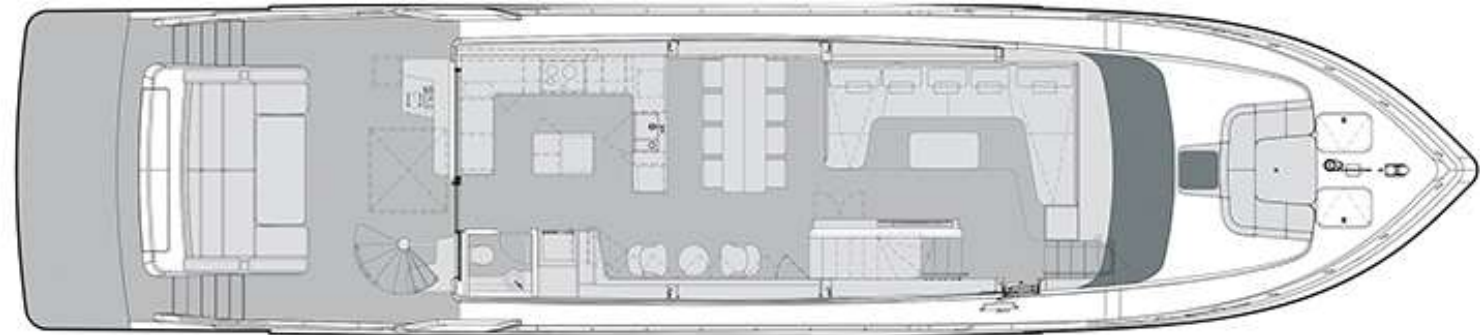

FOR MORE INFORMATION CONTACT ROYAL YACHTING

+971 (0) 4 399 6399

+971 (0) 50 467 4113 / Sales Manager

www.royalyachting.ae

CLB 80

S P E C I F I C A T I O N

LENGTH HULL	81'9" / 24.90 m
LENGTH WATERLINE	71'3 / 21.70 m
BEAM	20'4" / 6.20 m
DRAFT (at half load)	5'11" / 1.80 m
DISPLACEMENT (at full load)	170,000 lbs / 77,110 kg
ENGINES	Twin C32 1,600 bhp (1193bkw) w/ ZF 2060A 2.467:1
GENERATORS	Twin 32kW KOHLER
FUEL CAPACITY	2,355 gal / 8,914 l
WATER CAPACITY	455 gal / 1,722 l
GRAY WATER CAPACITY	298 gal / 1,128 l
BLACK WATER CAPACITY	298 gal / 1,128 l
CABINS	4 + 2 Crew
BERTHS	8 + 3 Crew
HEAD COMPARTMENTS	5 + 1 Crew
CLASSIFICATION	RINA Hull Construction Certificate
EXTERIOR AND INTERIOR	jozeph forakis ... design
NAVAL ARCHITECTURE	Alfaro Design
LIMITED WARRANTIES	
HULL STRUCTURE - 10 YEARS	
COMPONENTS AND EQUIPMENT - 2 YEARS	