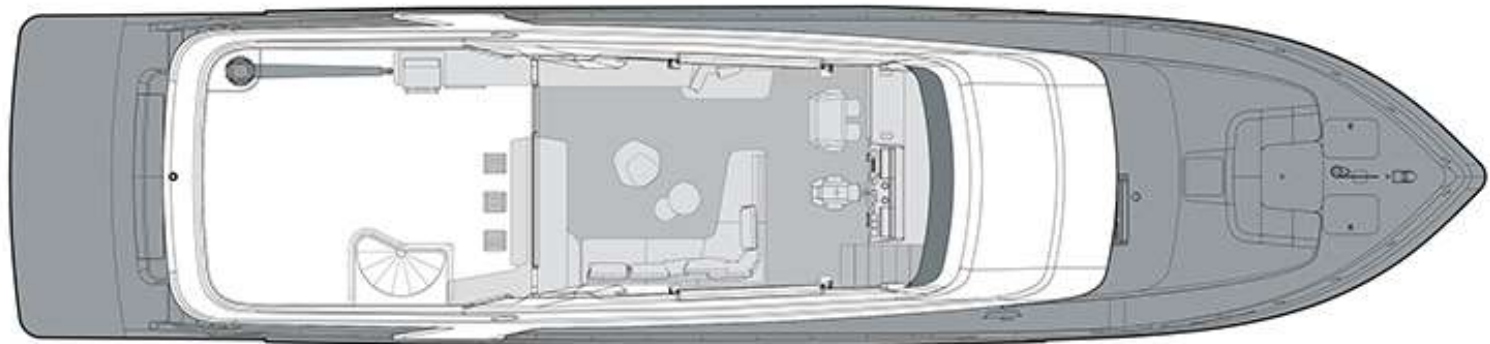

FOR MORE INFORMATION CONTACT ROYAL YACHTING

+971 (0) 4 399 6399

+971 (0) 50 467 4113 / Sales Manager

www.royalyachting.ae

CLB 80

S P E C I F I C A T I O N

LENGTH HULL	81'9" / 24.90 m
LENGTH WATERLINE	71'3 / 21.70 m
BEAM	20'4" / 6.20 m
DRAFT (at half load)	5'11" / 1.80 m
DISPLACEMENT (at full load)	170,000 lbs / 77,110 kg
ENGINES	Twin C32 1,600 bhp (1193bkw) w/ ZF 2060A 2.467:1
GENERATORS	Twin 32kW KOHLER
FUEL CAPACITY	2,355 gal / 8,914 l
WATER CAPACITY	455 gal / 1,722 l
GRAY WATER CAPACITY	298 gal / 1,128 l
BLACK WATER CAPACITY	298 gal / 1,128 l
CABINS	4 + 2 Crew
BERTHS	8 + 3 Crew
HEAD COMPARTMENTS	5 + 1 Crew
CLASSIFICATION	RINA Hull Construction Certificate
EXTERIOR AND INTERIOR	jozeph forakis ... design
NAVAL ARCHITECTURE	Alfaro Design
LIMITED WARRANTIES	
HULL STRUCTURE - 10 YEARS	
COMPONENTS AND EQUIPMENT - 2 YEARS	