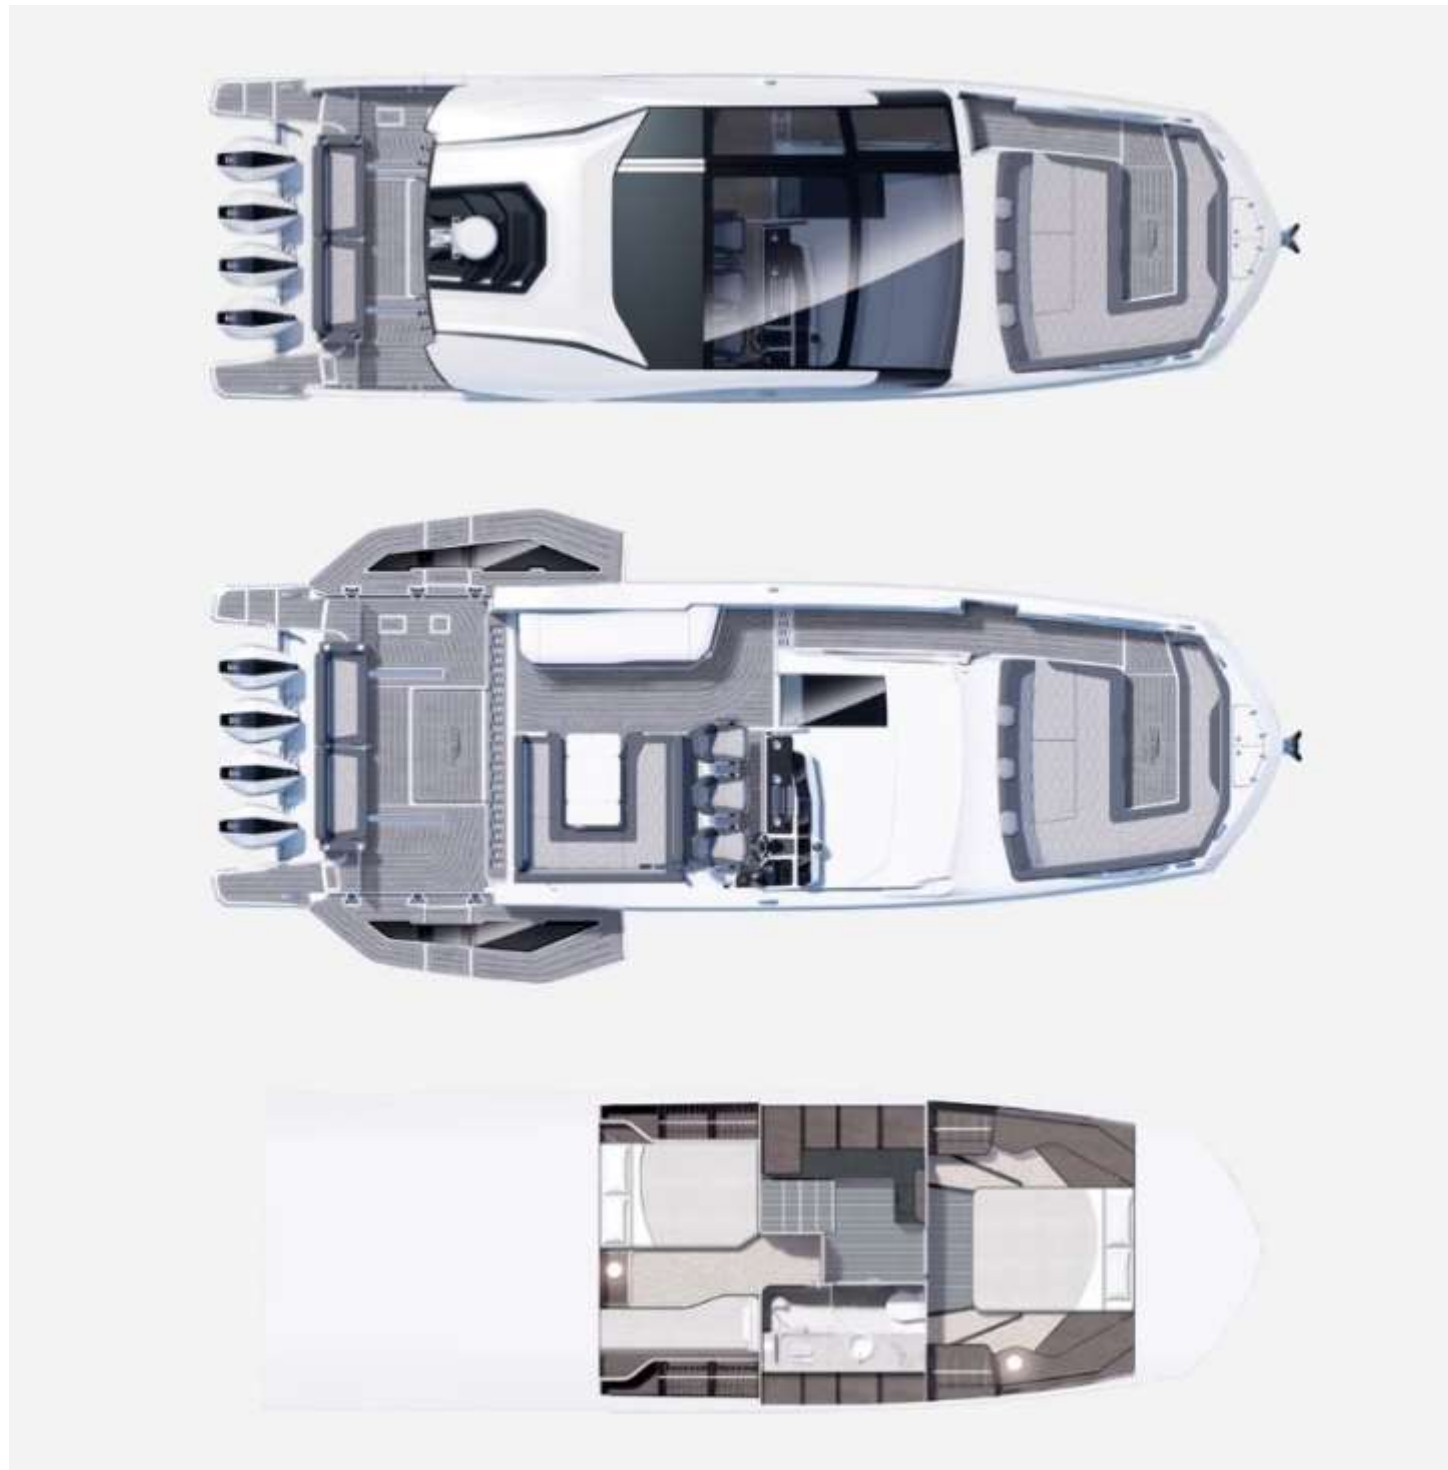

GALEON 435 GTO

www.royalyachting.ae

GALEON 435 GTO

GALEON
YACHTS
EXCLUSIVE UAE DEALER

BRAND NEW YACHT

GALEON YACHTS

435 GTO

Galeon Yachts introduced the grand touring line of feature-filled day boats that melds the luxury fit and finish of its cruiser yachts with a streamlined design and truly incredible performance stats. The 435 GTO is the next-in-line of powerful, outboard models with its sleek contours and versatile space distribution on board, bound to stand out in any marina.

S P E C I F I C A T I O N

Length overall	[m]	13.65
Beam overall	[m]	5.91
Draft max. (canoe body)	[m]	1.0
Fuel tank capacity	[G]	2000
Water tank capacity	[G]	300
Displacement	[T]	TBC
Engine	[HP]	MIN. 2 X 447/600 KW/HP MAX. 4 X 373/500 KW/HP
Crew limit		14