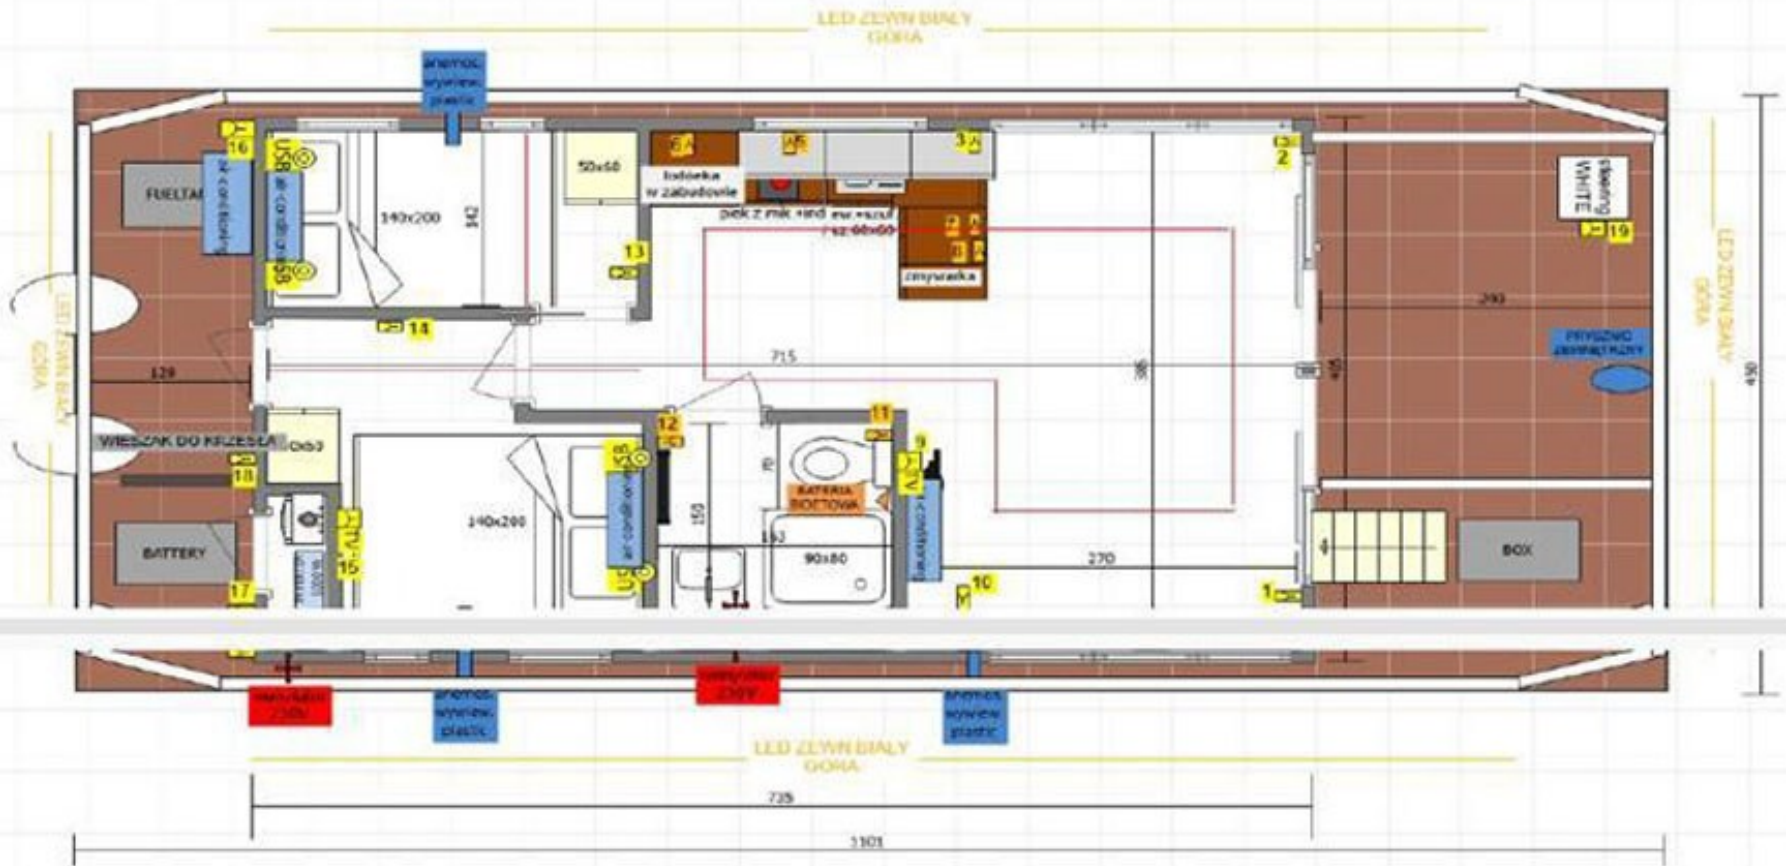

## LAYOUT

Main Saloon :	Yes
Saloon Convertible :	No
Number of Cabins :	2
Number of berths :	4
Number of Heads :	1

**COMMENTS :** This is a brand new boat. The boat is equipped with accessory's and equipment's such as:

- 4 solar panels 1600W
- Inverter: Victron Multiplus II 48/5000/70-50 230V
- Energy Storage 2x LifePo4 Pylotech US5000 4,8kWh
- Touchscreen Smart Solar Control
- Rear Cameras 3 psc
- Navigation Lamps
- Horn
- Rope 2 psc x 15m
- Railings on the side walls 304 steel.
- Terrace top 8m x 4m stainless steel railings 316,
- stairs on front terrace; stairs colour: white
- Special Installation: 3 way valve for gray water to the tank or overboard
- Kitchen Absorber
- Bar Lamp
- Sleeping Lights in bedroom 4 pcs with USB
- Dimmer for LED-lights in living room
- 2 sockets on front corner posts
- TV installation with 3 sockets
- 3 TVS (40' in the Saloon and 32' in the cabins)
- Curtain for windows (only front window)
- Fully furnished
- Plisse for site windows
- 4 outside CCTV Cameras
- Wooden Flooring
- Steering Console cover
- Bidet Mixer
- Shower under front terrace
- Electronic smart lock door
- Outside 230V socket for jacuzzi and grill
- Sunroof on terrace

### Modern 11x4,5 #467 Dubai

WYMIARY ZEWN. CAŁOŚĆ [m] - 4,50 x 11,0  
 WYMIAR ZEWN. HB [m] (wym. konstrukcji) - 4,05 x 7,15  
 WYMIAR ZEWN. HB Z ELEW. (szerokość) - 4,50 (4,05 + 2x0,225)

ROYAL YACHTING  
MIDDLE EAST  
EST 2008